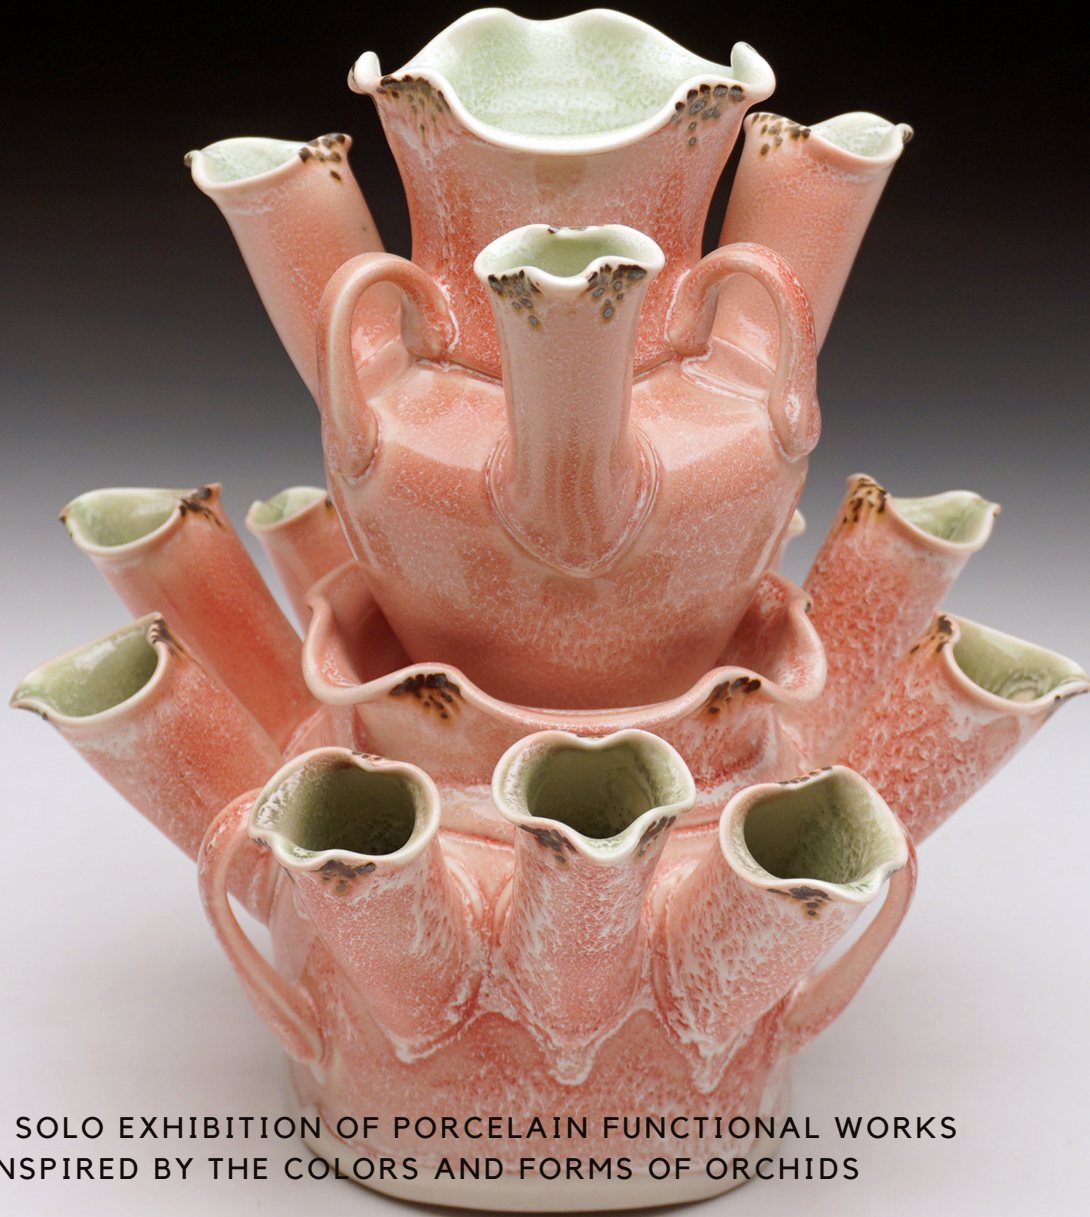

Martha Grover

BALANCED BEAUTY

March 8 - April 12, 2021

A SOLO EXHIBITION OF PORCELAIN FUNCTIONAL WORKS
INSPIRED BY THE COLORS AND FORMS OF ORCHIDS

www.clayartcenter.org/balanced-beauty